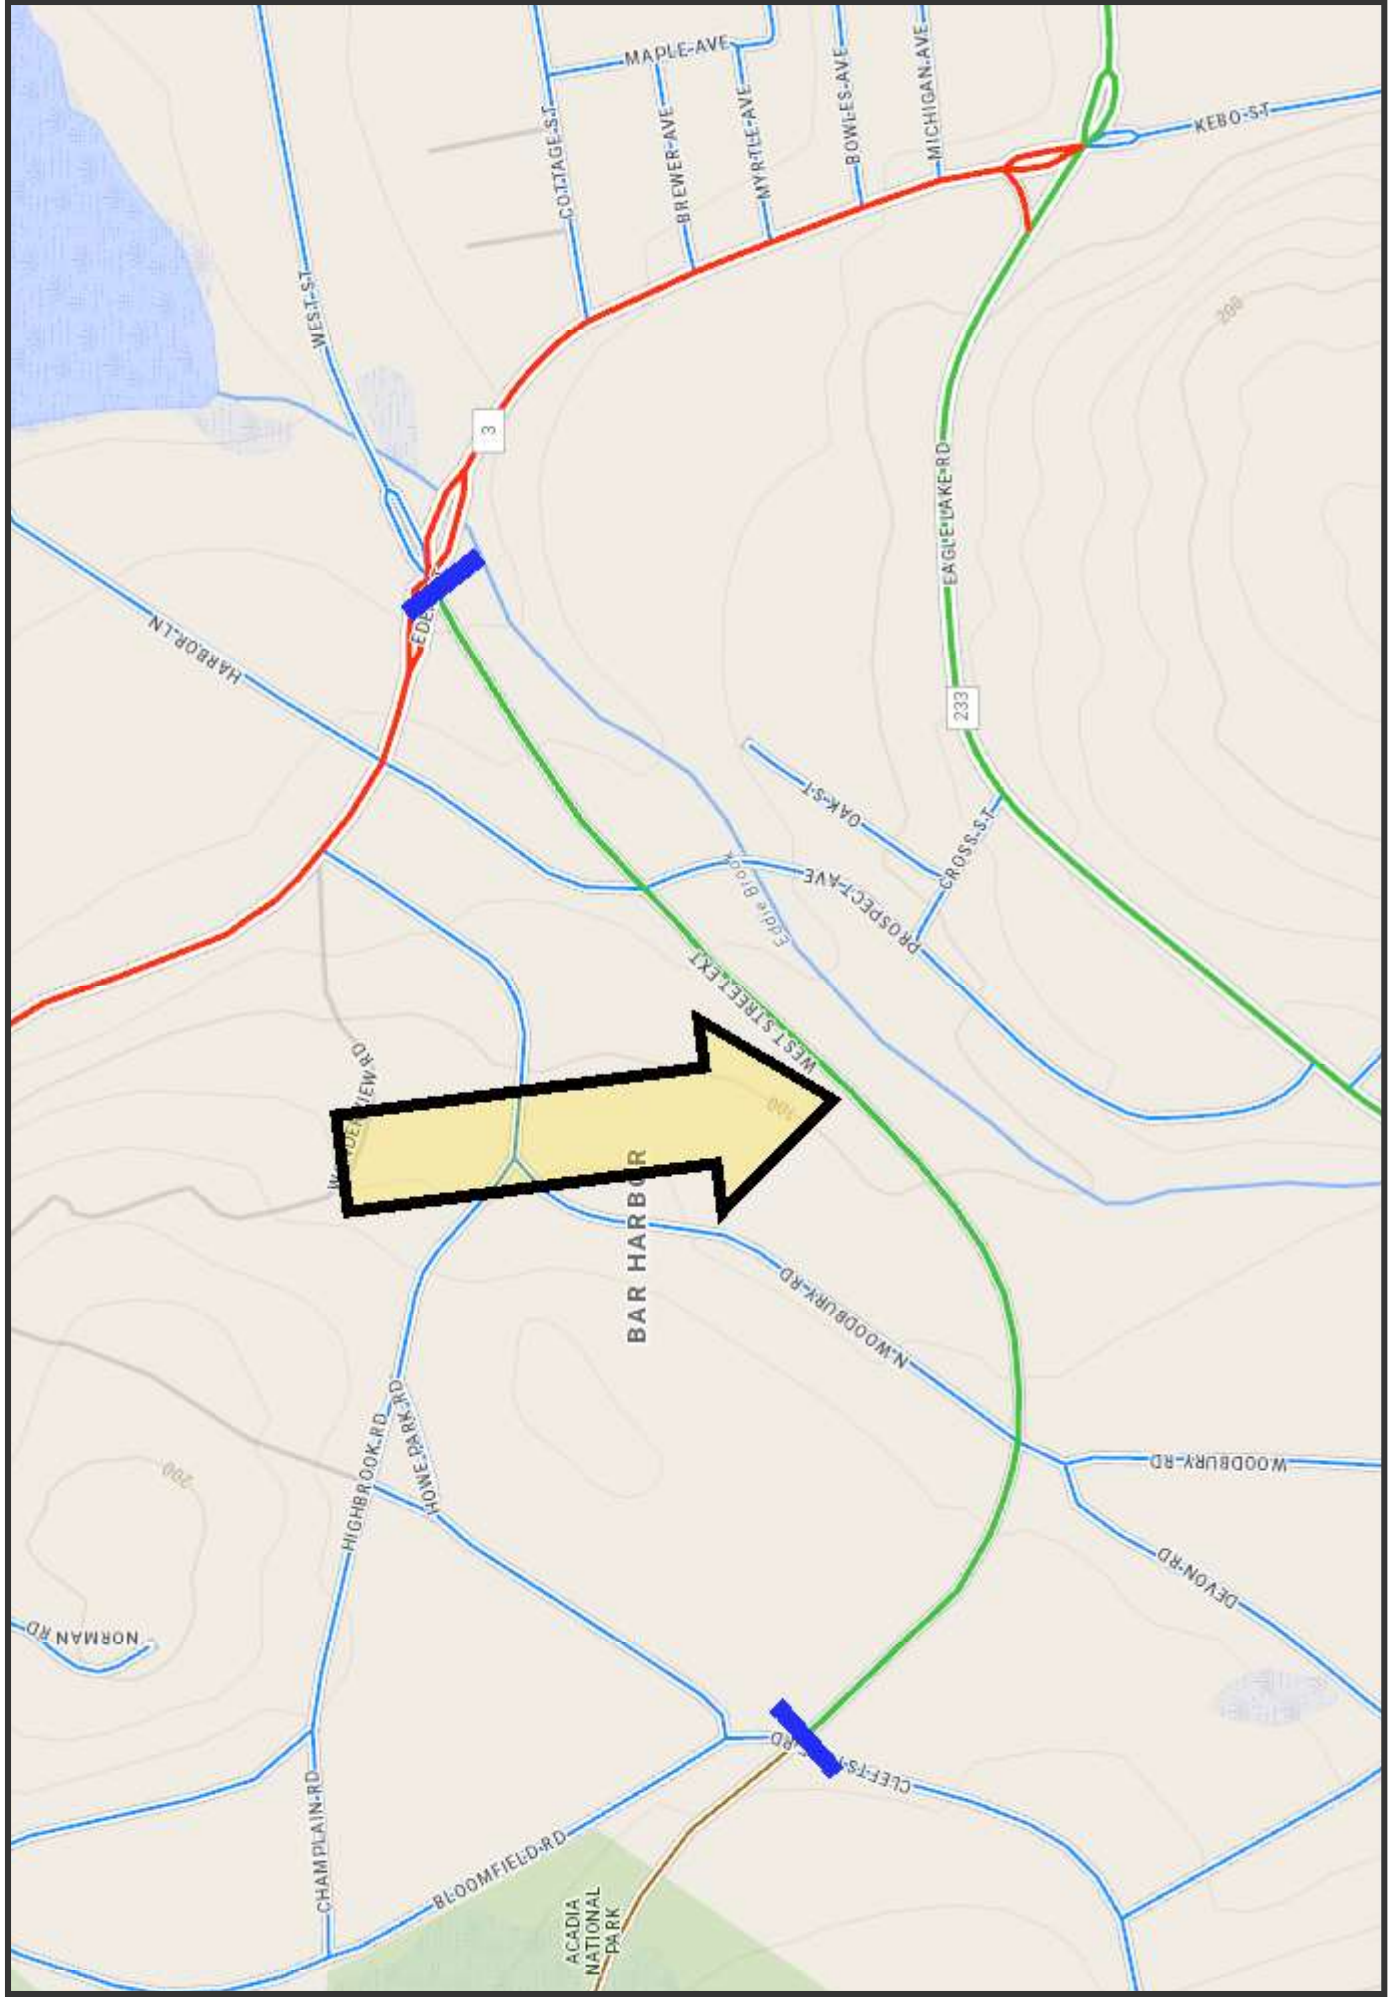

WEST ST EXT

The Maine Department of Transportation provides this publication for information only. Reliance upon this information is at user risk. It is subject to revision and may be incomplete depending upon changing conditions. The Department assumes no liability if injuries or damages result from this information. This map is not intended to support emergency dispatch.

0.1 Miles
1 inch = 0.08 miles

Date: 6/15/2022
Time: 12:45:02 PM

Beginning of West Street Extension – Traveling West

Beginning of West Street Extension – Traveling East

Intersection of West Street Extension and Prospect Avenue – Traveling West

Intersection of West Street Extension and Prospect Avenue – Traveling East

End of West Street Extension – Traveling West

End of West Street Extension – Traveling West